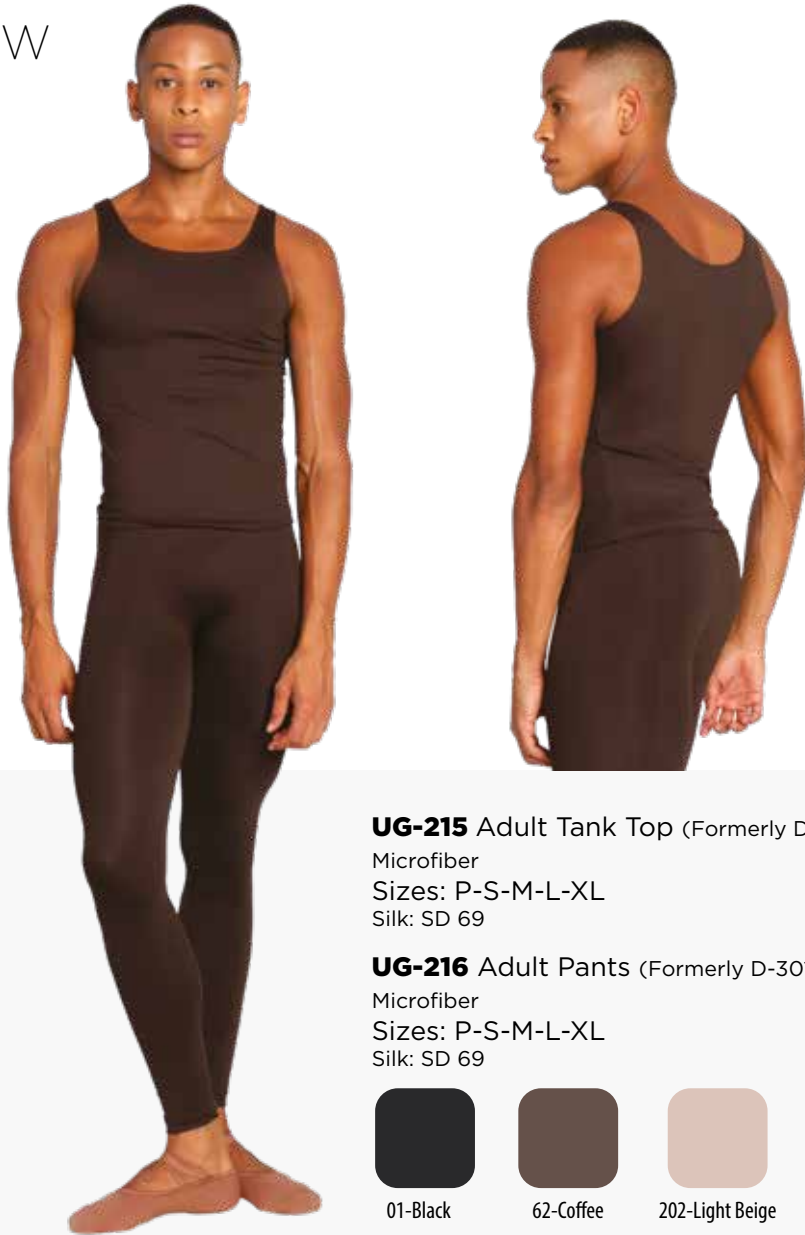

NEW

UG-215 Adult Tank Top (Formerly D-1789)

Microfiber
Sizes: P-S-M-L-XL
Silk: SD 69

UG-216 Adult Pants (Formerly D-301)

Microfiber
Sizes: P-S-M-L-XL
Silk: SD 69

01-Black

62-Coffee

202-Light Beige

NEW