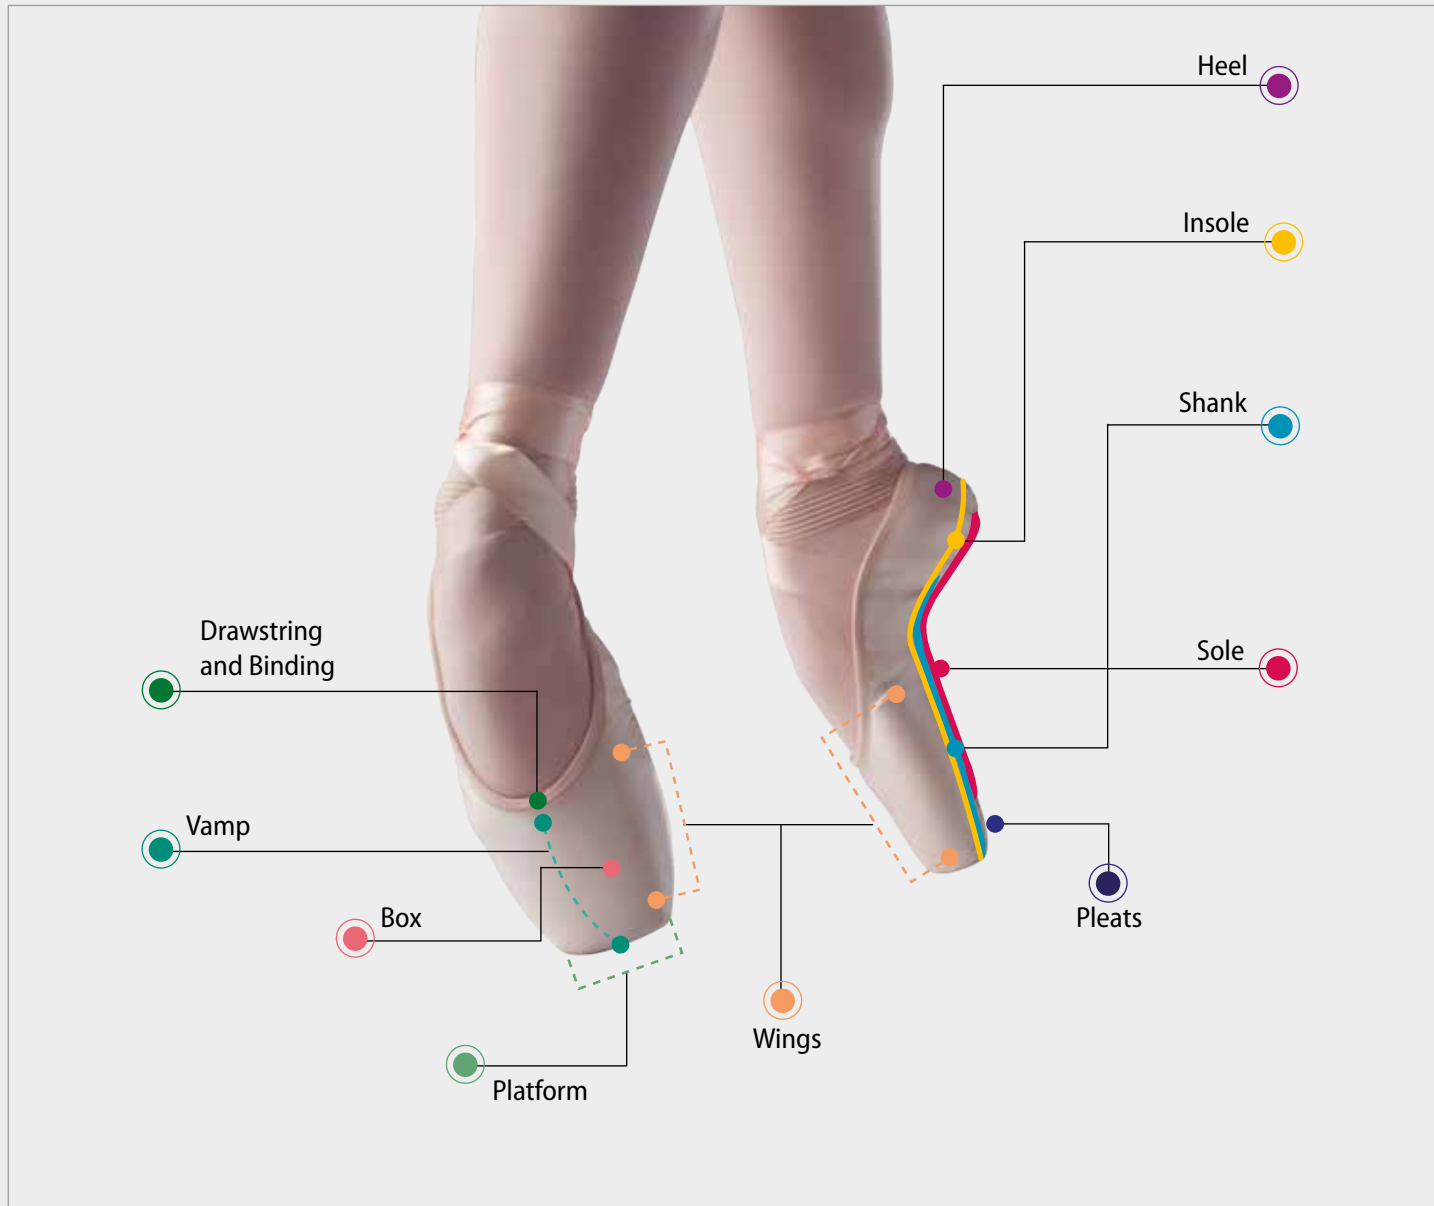

The Só Dança Step by Step and Traditional Pointe Shoes

NOTE:

The Só Dança pointe shoes come with a set of accessories as follow: Styles SD 08, SD 09, SD 31, SD 32, SD 40, SD 42, SD 43 contains: 2,5m (8 1/4') of satin ribbon, 30cm (1') of elastic and 2 leather platform protectors that should be glued on by the costumer. Styles SD 30 and SD 41 contains: 2,5m (8 1/4') of satin ribbon and 30cm (1') of elastic.

A WORD TO THE RETAILERS:

Our mission, as a manufacturer of Pointe shoes, is to provide a wide variety of shapes and sizes to all dancers so they may enjoy a correct and comfortable fit.