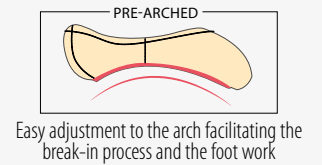

SD 08 ANNE

Intermediate | Advanced | Professional

Satin

Shank: $\frac{3}{4}$ Normal ($\frac{3}{4}$ N) | $\frac{3}{4}$ Reinforced ($\frac{3}{4}$ R) | $\frac{3}{4}$ Extra-Reinforced ($\frac{3}{4}$ X)

Widths: A | B | C | D | E

UK Sizes: Adult 1 to 6 (A) | Adult 1 to 7 (B)
Adult 1 to 8 (C | D) | Adult 2 to 8 (E)

- Leather sole
- For the Square (Peasant) foot
- Medium crown
- Wide platform
- U-Shaped vamp and elastic drawstring
- Made in Brazil