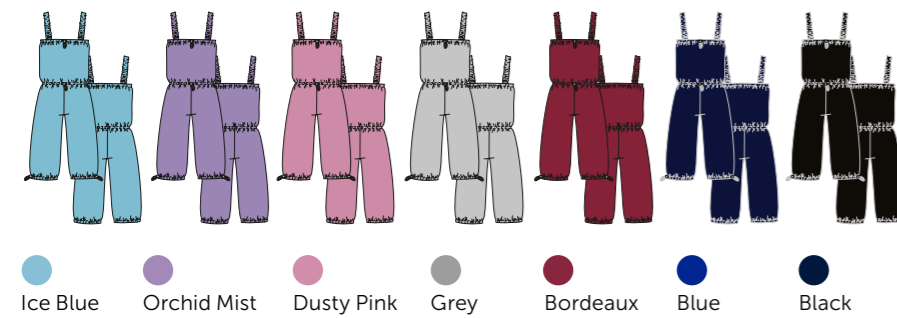

BOBBIE
Shortard with sauna effect
0404PT

Int. size	XXS	XS	S	M	L	XL	2XL
Size RU	40	42	44	46	48	50	52

Material: 100% polyester