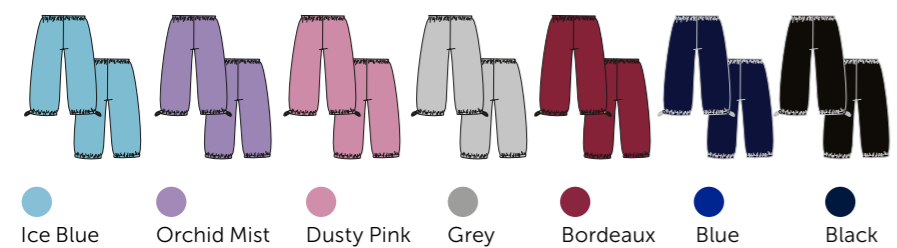

Material: 100% polyester

- Ice Blue
- Orchid Mist
- Dusty Pink
- Grey
- Black
- Blue
- Bordeaux

Ice Blue

Int. size	XXS	XS	S	M	L	XL	2XL
Size RU	40	42	44	46	48	50	52

Material: 100% polyester

**BLISS**  
Pants with sauna effect  
0405PT

Int. size	XXS	XS	S	M	L	XL	2XL
Size RU	40	42	44	46	48	50	52

Material: 100% polyester