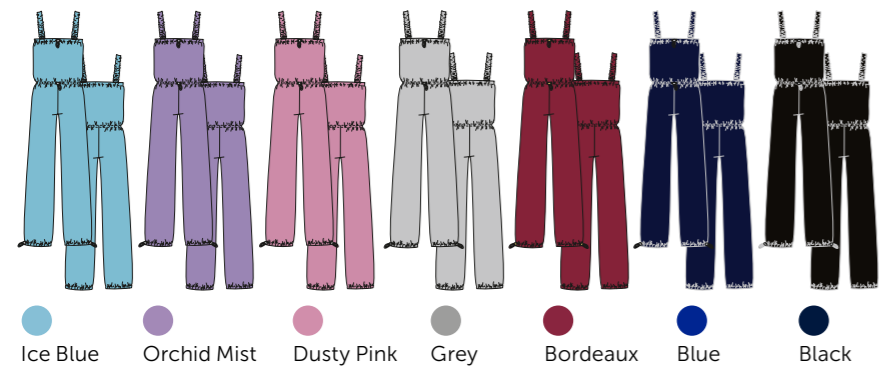

GRISHKO® APPAREL SIZE CORRESPONDENCE CHART

BOWIE
Unitard with sauna effect
0403PT

Int. size	XXS	XS	S	M	L	XL	2XL
Size RU	40	42	44	46	48	50	52

Material: 100% polyester