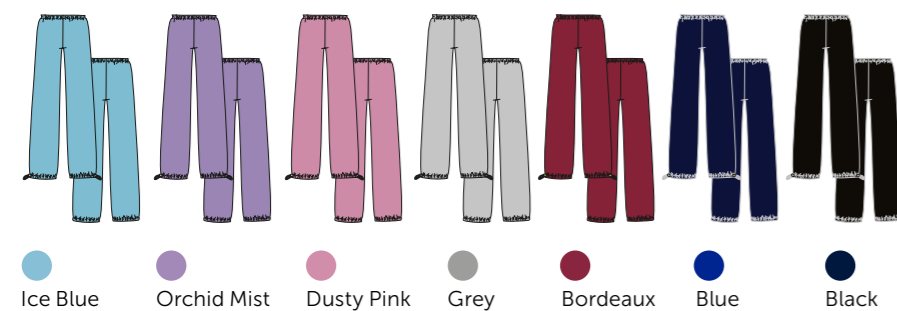

BLISS
Pants with sauna effect
0405PT

Int. size	XXS	XS	S	M	L	XL	2XL
Size RU	40	42	44	46	48	50	52

Material: 100% polyester