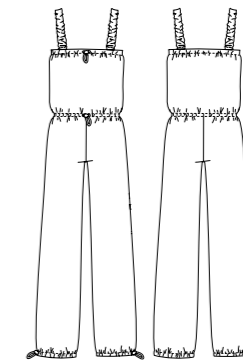

BOWIE

Unitard with sauna effect
0403PT

International size	XXS	XS	S	M	L	XL	2XL
Size RU	40	42	44	46	48	50	52

Material: 100% polyester

- Ice Blue
- Orchid Mist
- Dusty Pink
- Grey
- Black
- Blue
- Bordeaux

Full length unitard featuring comfortable straps over the shoulder, cinch top, waist and cuff.