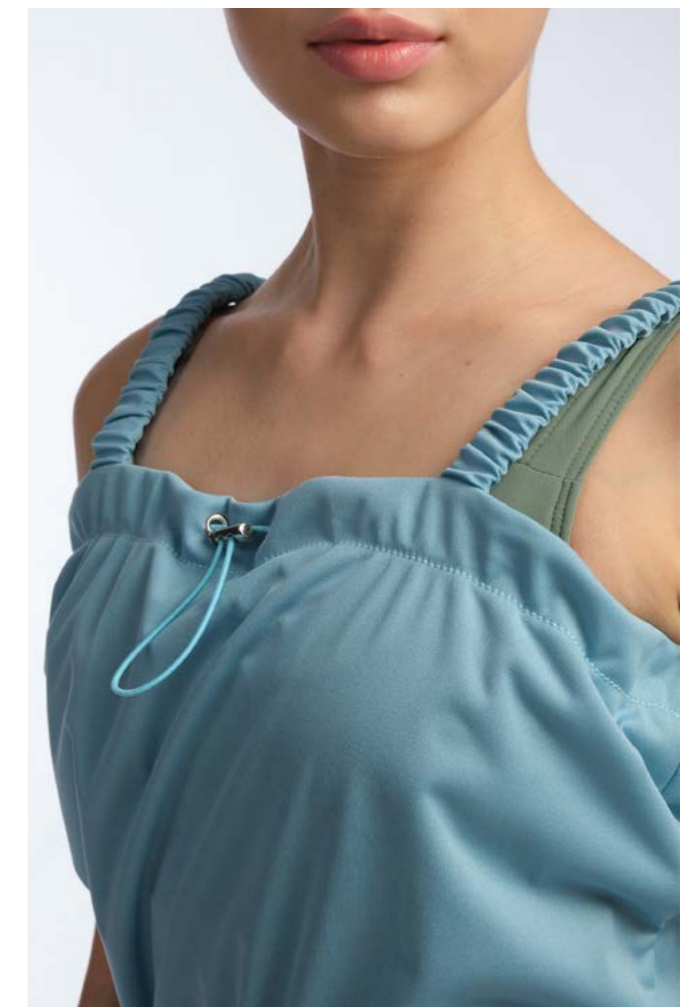

Full length unitard featuring comfortable straps over the shoulder, cinch top, waist and cuff.

Ice Blue

Ice Blue

Orchid Mist

Dusty Pink