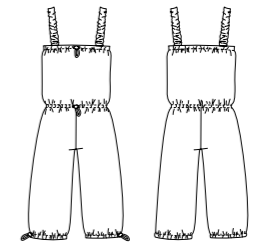

# BOBBIE

Shortard with sauna effect  
0404PT

Short unitard with sauna effect is made of 100% polyester material featuring heat retention membrane, comfortable shoulder straps, waist and above the knee leg cinch.

International size	XXS	XS	S	M	L	XL	2XL
Size RU	40	42	44	46	48	50	52

Material: 100% polyester

- Ice Blue
- Orchid Mist
- Dusty Pink
- Grey
- Black
- Blue
- Bordeaux

Dusty Pink

Orchid Mist

Ice Blue