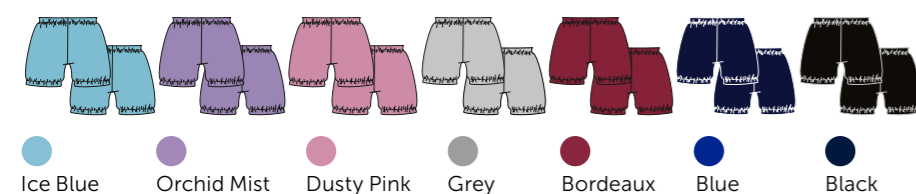

# GRISHKO® APPAREL SIZE CORRESPONDENCE CHART

**BOWIE**  
Unitard with sauna effect  
0403PT

Int. size	XXS	XS	S	M	L	XL	2XL
Size RU	40	42	44	46	48	50	52

Material: 100% polyester

**BOBBIE**  
Shortard with sauna effect  
0404PT

Int. size	XXS	XS	S	M	L	XL	2XL
Size RU	40	42	44	46	48	50	52

Material: 100% polyester

**BLISS**  
Pants with sauna effect  
0405PT

Int. size	XXS	XS	S	M	L	XL	2XL
Size RU	40	42	44	46	48	50	52

Material: 100% polyester

**BLOSSOM**  
Knee length shorts with sauna effect  
0406PT

Int. size	XXS	XS	S	M	L	XL	2XL
Size RU	40	42	44	46	48	50	52

Material: 100% polyester

**BAE**  
Short shorts with sauna effect  
0408

Int. size	XXS	XS	S	M	L	XL	2XL
Size RU	40	42	44	46	48	50	52