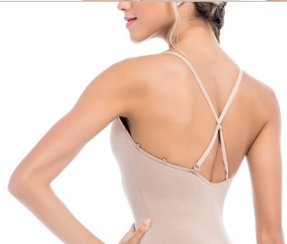

28-Beige

RDE-8099 Adult Body Liner

Cotton Lingerie

Adjustable in 4 positions at the back

Sizes: 2A-3-4-5-6-7

28-Beige

01-Black

29-Tan