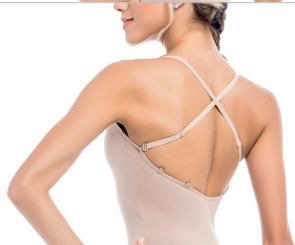

28-Beige

RDE-8099 Adult Body Liner

Cotton Lingerie

Adjustable in 4 positions at the back

Sizes: 2A-3-4-5-6-7

28-Beige

01-Black

29-Tan