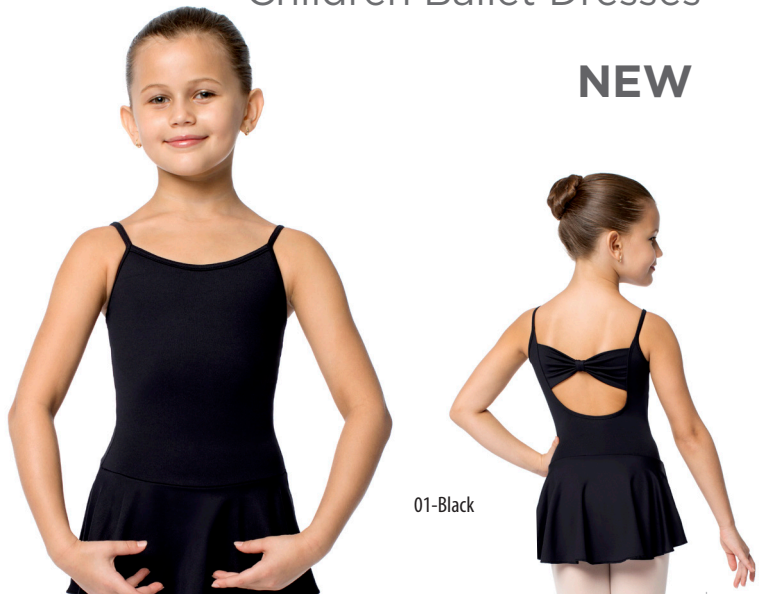

Children Ballet Dresses

NEW

SL-120 Child
Microfiber
Sizes: 2-4, 4-6, 6x7, 8-10, 12-14, YJr, Ym
Fully Front Lined

SL-121 Child
Microfiber
Sizes: 2-4, 4-6, 6x7, 8-10, 12-14, YJr, Ym
Fully Front Lined

NEW