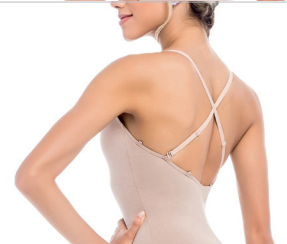

28-Beige

RDE-8099 Adult Body Liner

Cotton Lingerie

Adjustable in 4 positions at the back

Sizes: 2A-3-4-5-6-7

28-Beige

01-Black

29-Tan