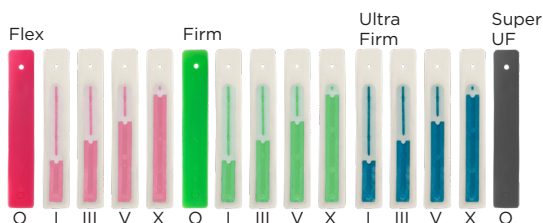

Satin

Sizes: Adult 2 to 9½

Widths: B | C | D | E

Shanks: 60 total options

NEW

EKSHANK

- Customize the strength of the shank for dancer
- Dancers can use two different shanks (left/right) if necessary

Strengths: Flex | Firm | Ultra Firm | Super UF

Reinforcement lengths: O (0%) - I (45%) - III (55%) - V (75%) - X (100%)

Sizes: 2-3½ | 4-5½ | 6-7½ | 8-9½

EKRING

- Elastic support ring that hugs the shank to the foot
- Provides a better aesthetic to the foot
- Can help dancers be properly placed on the platform
- Can reduce twisting by securing the shank to the center of the foot