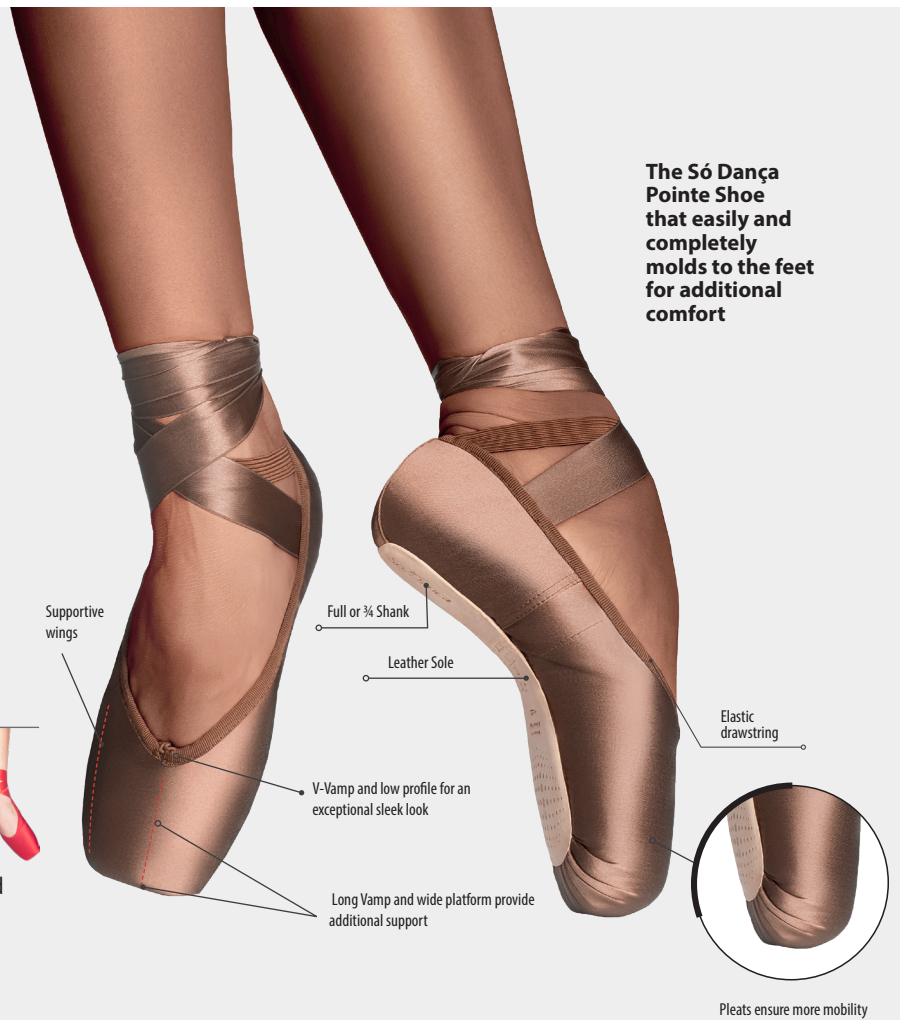

NEW

SD 09 CLAUDIA

Intermediate | Advanced | Professional

Satin

Shank: Full Soft (FS) | Full Normal (FN)
Full Reinforced (FR) | ¾ Soft (¾S)
¾ Normal (¾N) | ¾ Reinforced (¾R)

Widths: B | C | D | E

UK Sizes: Adult 1 to 8½ (B | C | D)
Adult 3 to 8½ (E)

The Só Dança Pointe Shoe that easily and completely molds to the feet for additional comfort

SD 31 GRISI
Intermediate

- Leather sole
- Elastic drawstring
- Intended for use in pointe exercises at the barre or minimal center work
- Flat platform, low profile and Full Soft Shank to facilitate the roll up/roll down process
- Medium U-Vamp