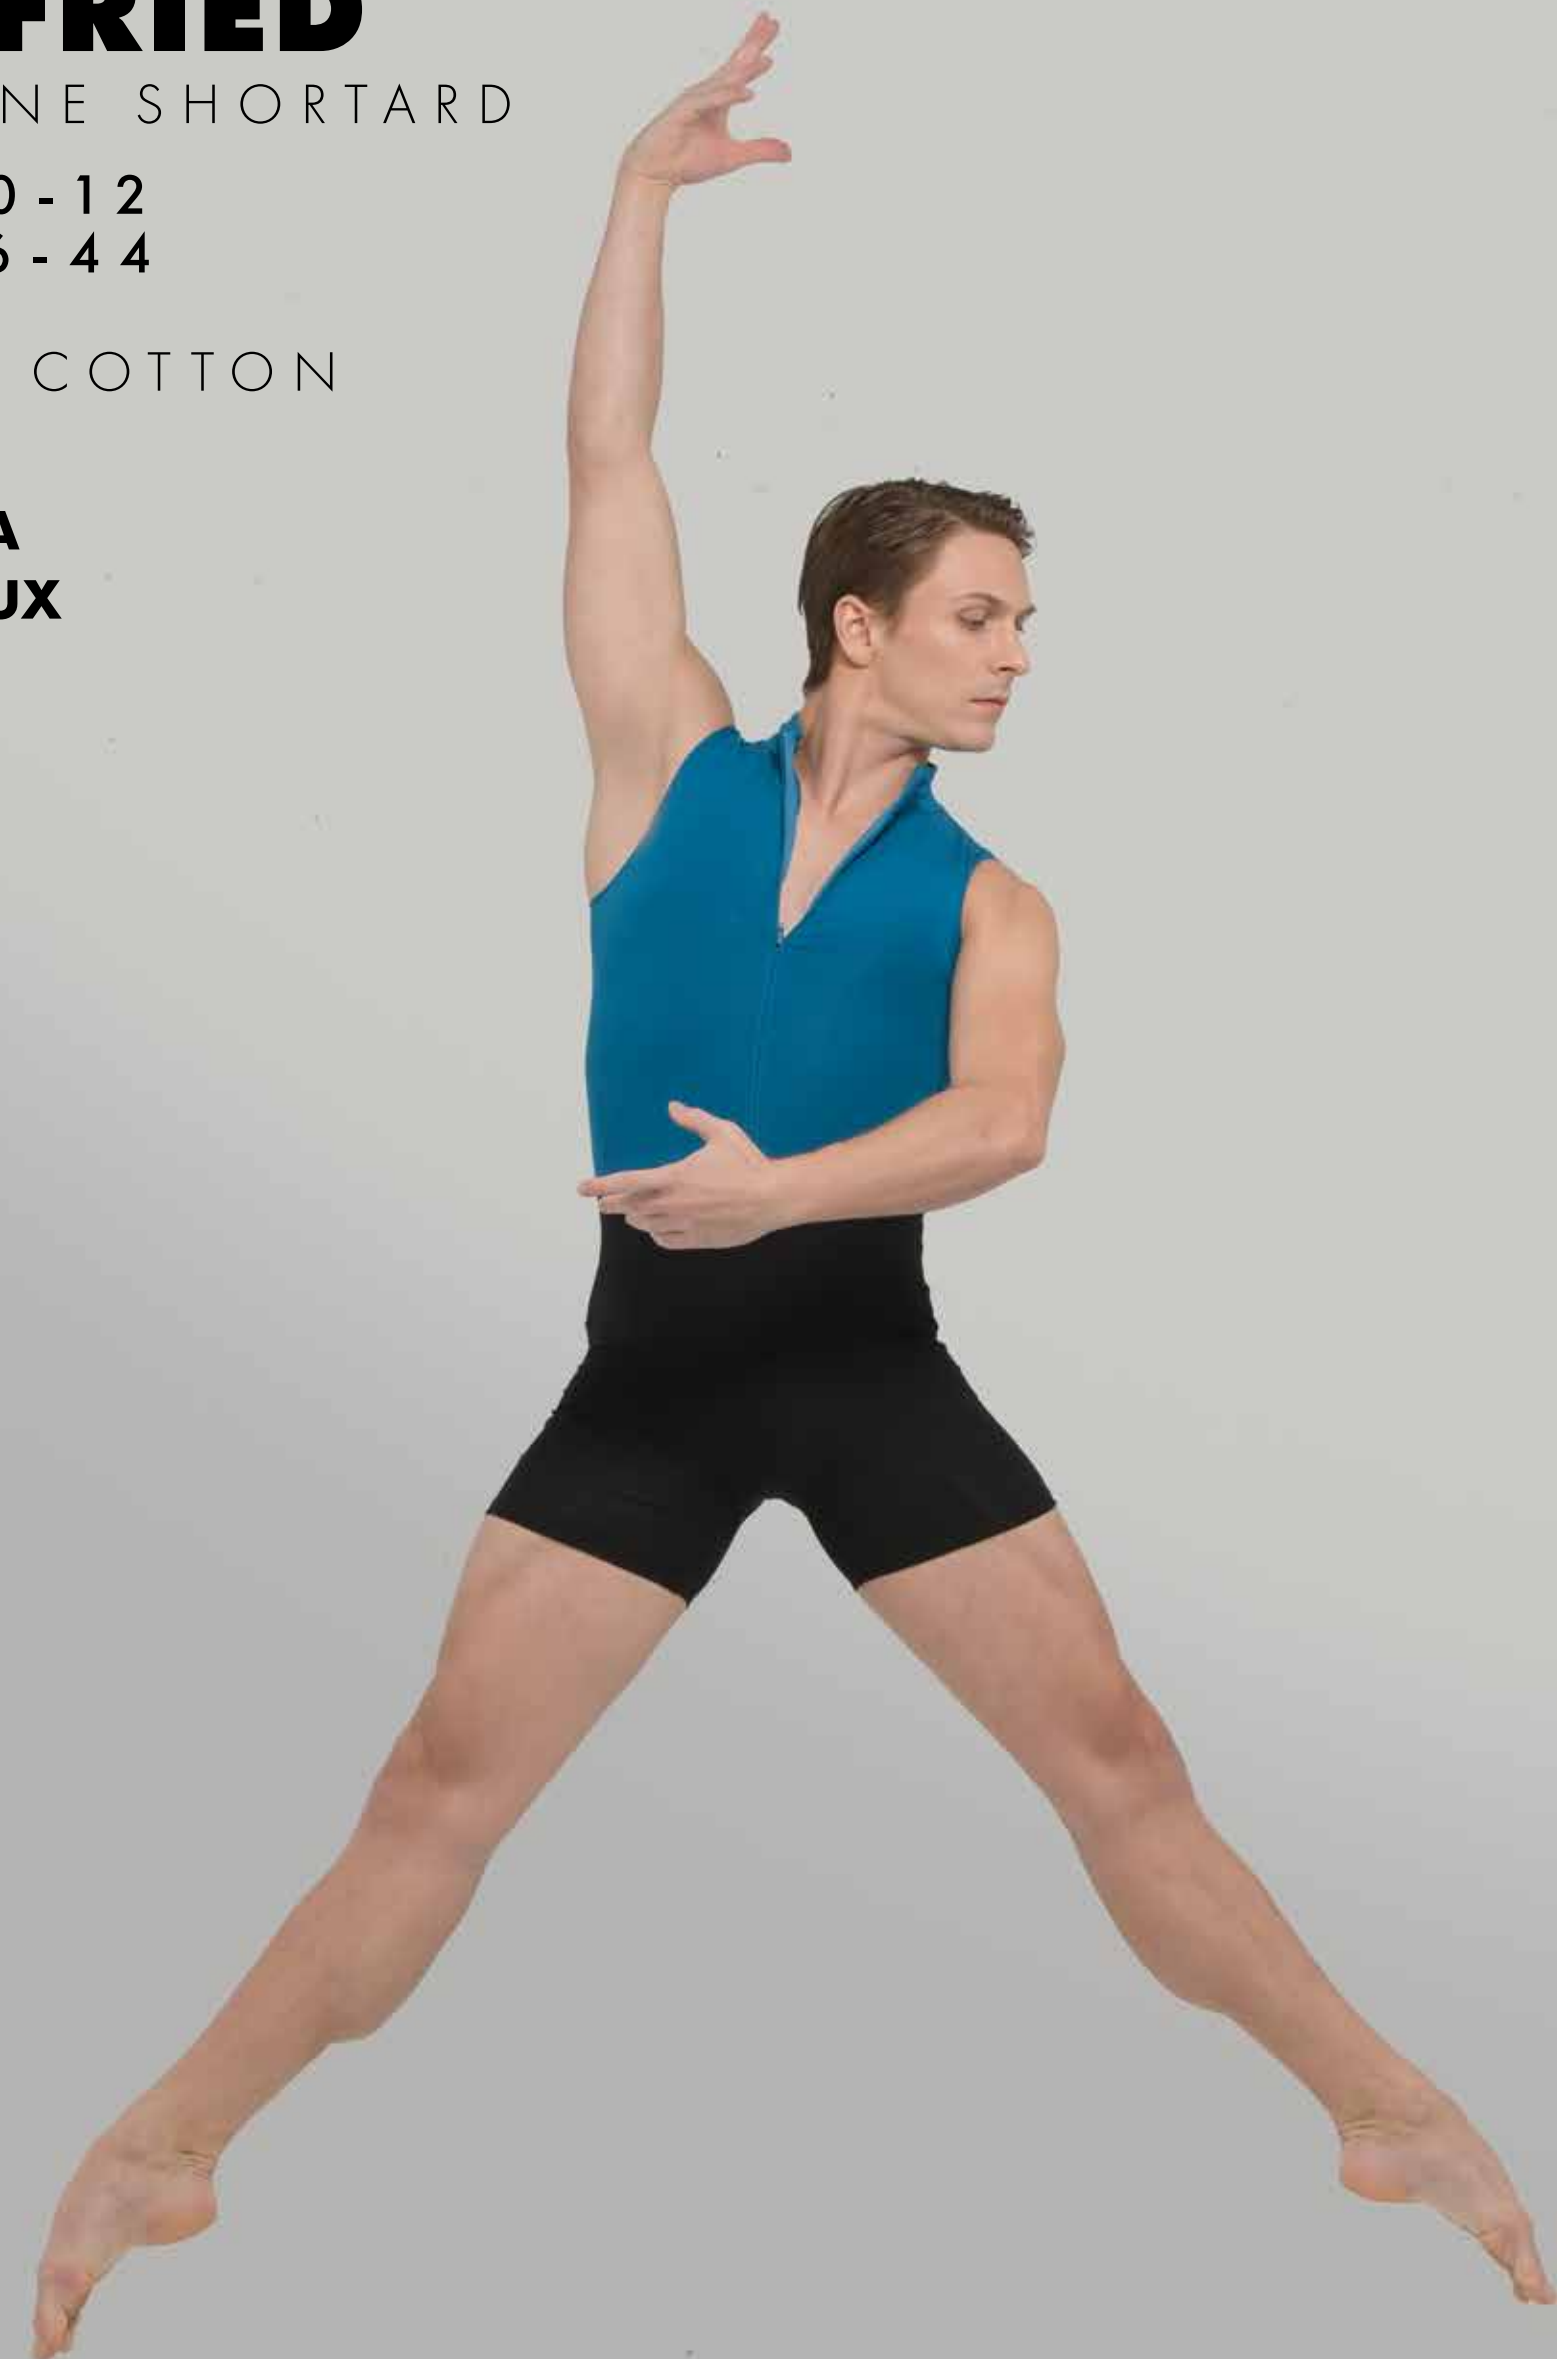

SIEGFRIED

DUAL TONE SHORTARD

YOUTH 10-12

ADULT 36-44

STRETCH COTTON

07 **MARINE**

24 **NIAGARA**

26 **BORDEAUX**

55 **SKY**

56 **ACIER**

SIEGFRIED