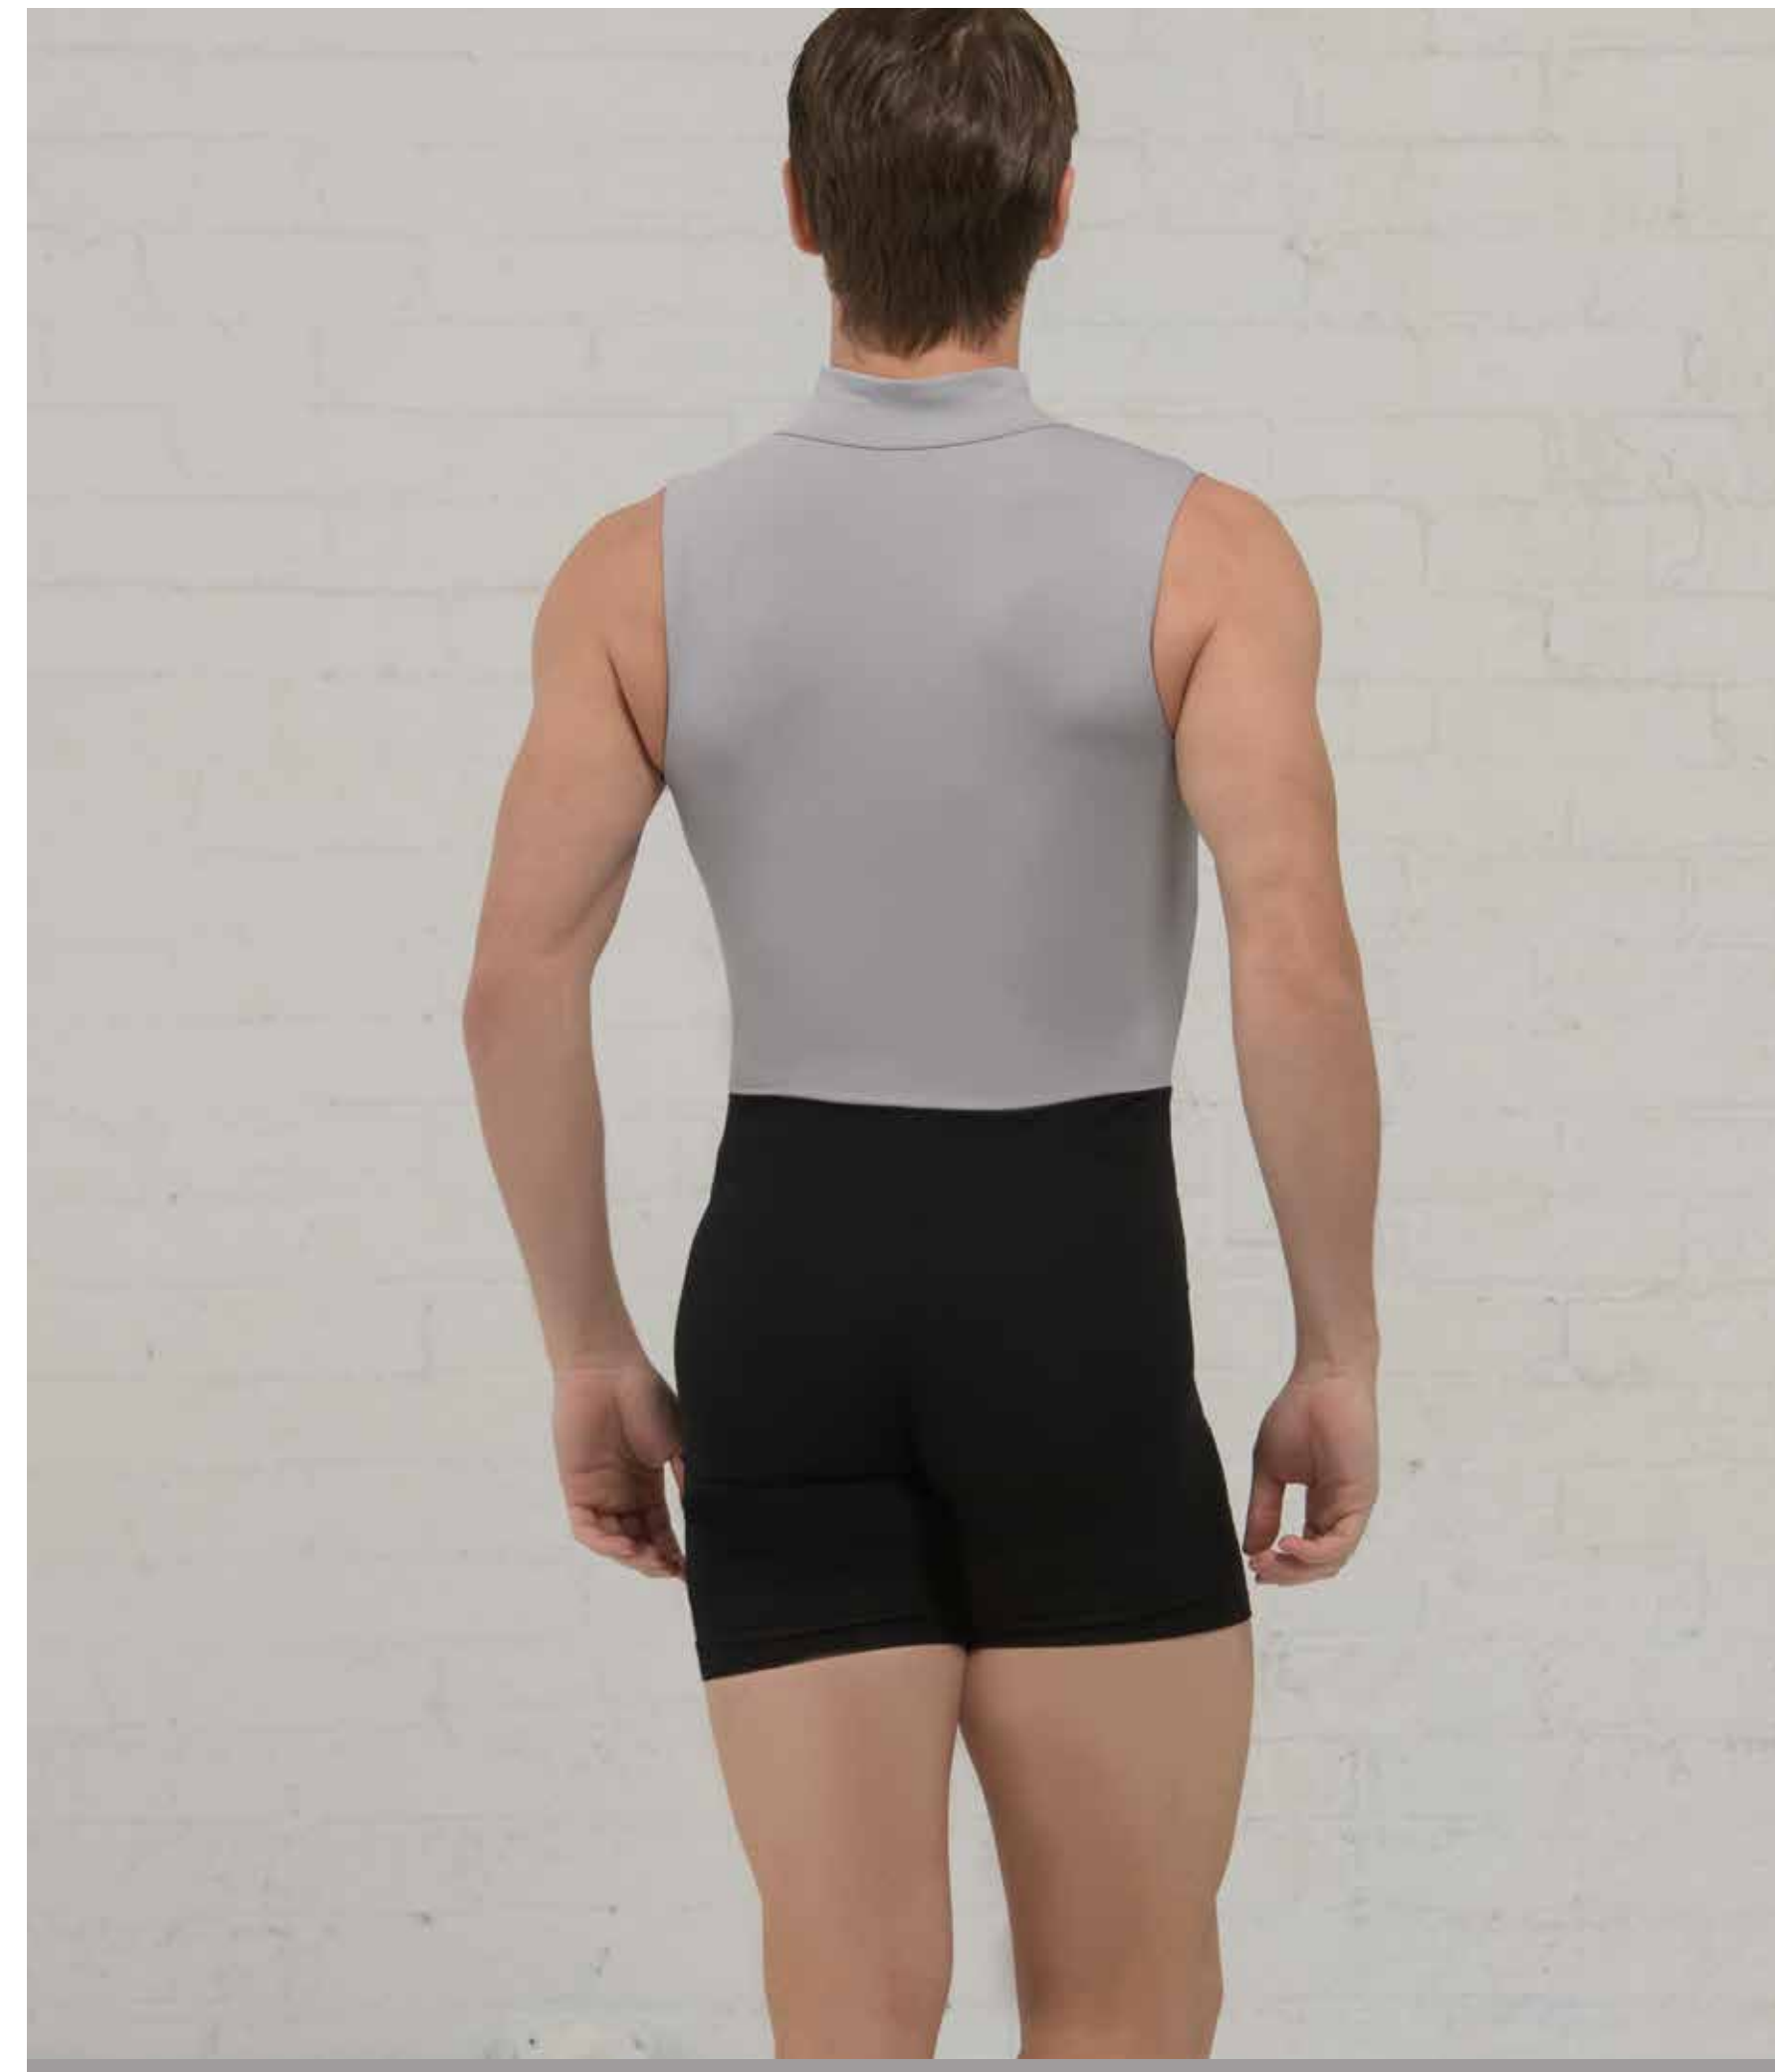

SIEGFRIED

DUAL TONE SHORTARD

YOUTH 10-12

ADULT 36-44

STRETCH COTTON

07 **MARINE**

24 **NIAGARA**

26 **BORDEAUX**

55 **SKY**

56 **ACIER**

SIEGFRIED