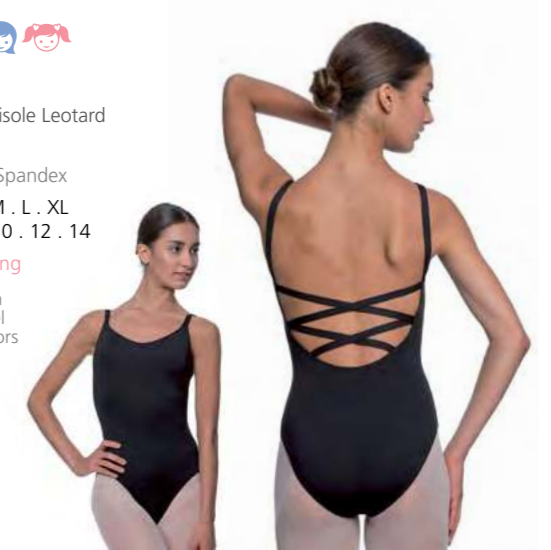

LUB224 👧👩
VERONICA

Lattice Back Camisole Leotard
Shelf bra

92% Tactel, 8% Spandex

Ladies - XS . S . M . L . XL
Girls - 4 . 6 . 8 . 10 . 12 . 14

Girls full front lining

Available in
all 25 Tactel
Studio Colors