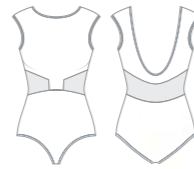

ADELINA

Lace Mesh 2 Holes Back Turtleneck Leotard
Shelf bra

Main - 92% Tactel, 8% Spandex
Contrast - 82% Nylon, 18% Elastane

Sizes - XS . S . M . L . XL

● Black

NEW

LUF637
Page 4

LUF646

ODILA

Embosses Faux Leather Insert Double Strap Camisole Leotard Full front lining

92% Tactel, 8% Spandex

Sizes - XS . S . M . L . XL

● Black

NEW

LUF647

SATINE

Embosses Faux Leather Insert Cap Sleeve Leotard Front lining

92% Tactel, 8% Spandex

Sizes - XS . S . M . L . XL

● Black

NEW

LUF648

RACHELLE

Embosses Faux Leather Insert Low Back Cap Sleeve Leotard Full front lining