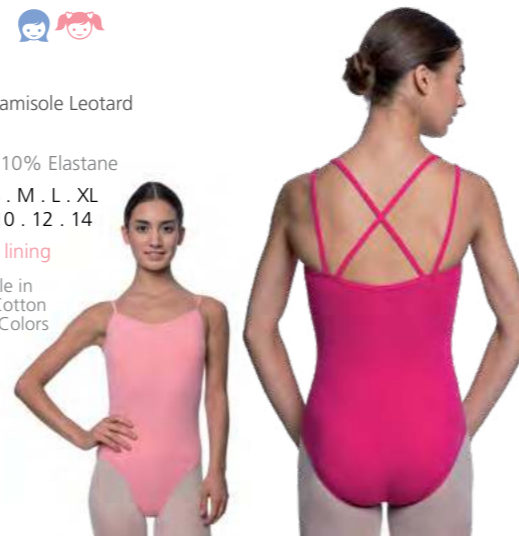

LUB212
LOURDES

Gathered Front Low Back Camisole Leotard Shelf bra

90% Cotton, 10% Elastane

Sizes - XS . S . M . L . XL

LUB210
MIRANDA

Gathered Front Low V Back Long Sleeve Leotard Shelf bra

90% Cotton, 10% Elastane

Sizes - XS . S . M . L . XL

LUB208 🧒🧒
LORA

Strapy Back Camisole Leotard Shelf bra

90% Cotton, 10% Elastane

Ladies - XS . S . M . L . XL

Girls - 6 . 8 . 10 . 12 . 14

Girls full front lining

LUB206 🧒🧒
YVETTE

Double Strap Criss Cross Back Camisole Leotard Shelf bra

90% Cotton, 10% Elastane

Ladies - XS . S . M . L . XL

Girls - 4 . 6 . 8 . 10 . 12 . 14

Girls full front lining

LUB201 🧒🧒
LAURETTA

Scoop Neckline Short Sleeve Leotard Shelf bra