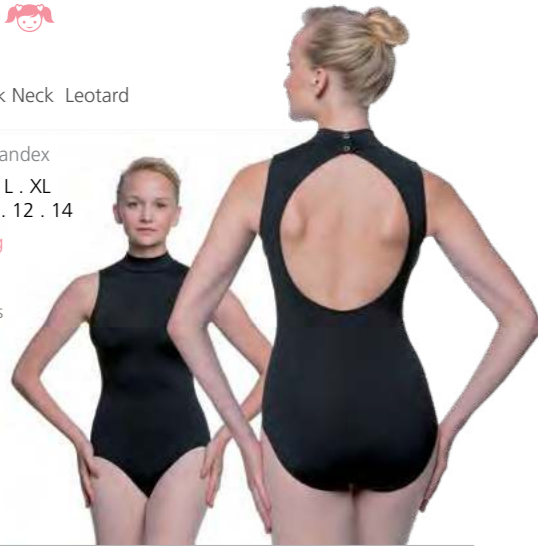

Girls full front lining

Available in
all 25 Tactel
Studio Colors

LUB273
MARIANNA

Scoop Neckline Camisole Leotard
Shelf bra

92% Tactel, 8% Spandex

Sizes - XS . S . M . L . XL

Available in
all 25 Tactel
Studio Colors

LUB226 
PENELOPE

Keyhole Back Mock Neck Leotard
Shelf bra

92% Tactel, 8% Spandex

Ladies - XS . S . M . L . XL

Girls - 4 . 6 . 8 . 10 . 12 . 14

Girls full front lining

 Available in
all 25 Tactel
Studio Colors

LUB231
IVANA

Halter Neck Leotard
Shelf bra

92% Tactel, 8% Spandex

Sizes - XS . S . M . L . XL

 Available in
all 25 Tactel
Studio Colors

LUB250
LEAH

Turtleneck Front Zip Leotard
Full front lining

92% Tactel, 8% Spandex