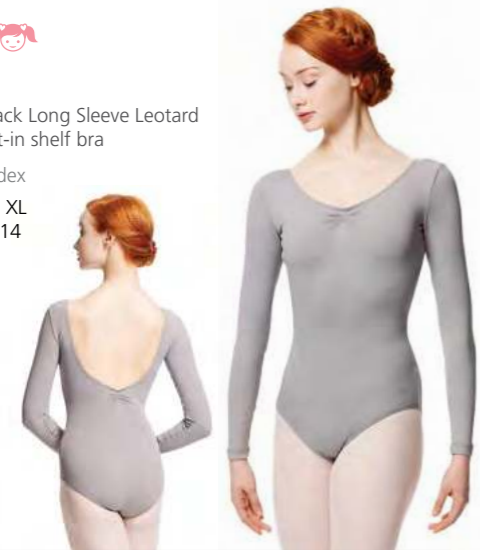

LUB279 👧👩
SAMANTHA

Gathered Front and Back Long Sleeve Leotard
Front lined with a built-in shelf bra

92% Tactel, 8% Spandex

Ladies - XS . S . M . L . XL
Girls - 6 . 8 . 10 . 12 . 14

Girls full front lining

Available in
all 25 Tactel
Studio Colors