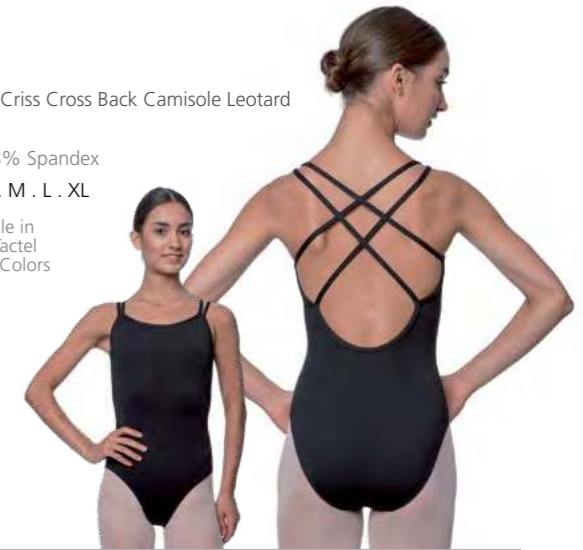

LUB227
NINA

Double Strap Criss Cross Back Camisole Leotard
Shelf bra

92% Tactel, 8% Spandex

Sizes - XS . S . M . L . XL

Available in
all 25 Tactel
Studio Colors