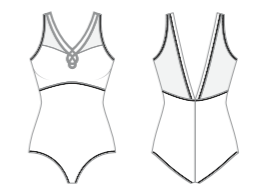

Sizes - XS . S . M . L . XL

● Black

LUF567
MARCELA

Yoke Mesh Keyhole back Cap Sleeve Leotard
Shelf bra
Main - 92% Tactel, 8% Spandex
Contrast - 92% Nylon, 8% Spandex

Sizes - XS . S . M . L . XL

● Black

LUF569
FLAVIA

Mesh V Front & Back Tank Leotard
Front lining
Main - 92% Tactel, 8% Spandex
Contrast - 90% Nylon, 10% Spandex

Sizes - XS . S . M . L . XL

● Black

LUF599 
YOANA

Mesh & Lace Panel Racerback Leotard
Shelf bra