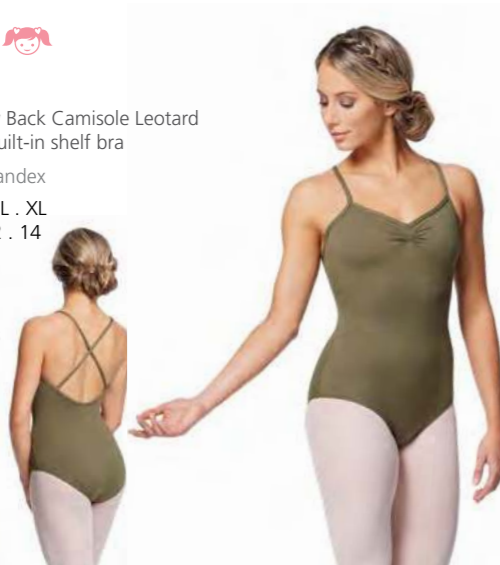

LUB298 👧👩
ELENA

Gathered Front Low Back Camisole Leotard
Front lined with a built-in shelf bra

92% Tactel, 8% Spandex

Ladies - XS . S . M . L . XL
Girls - 6 . 8 . 10 . 12 . 14

Girls full front lining

Available in
all 25 Tactel
Studio Colors