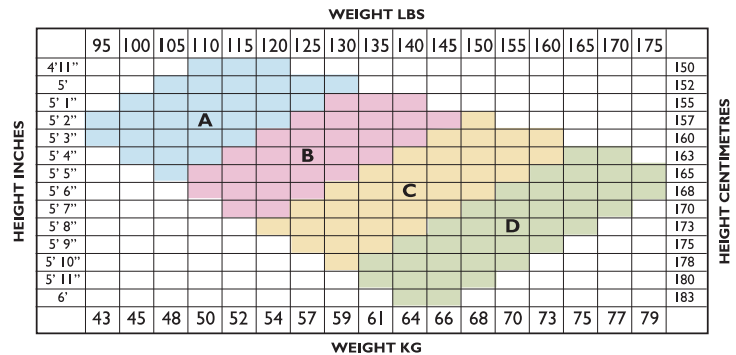

DANSKIN TIGHTS SIZE FOR HEIGHT & WEIGHT