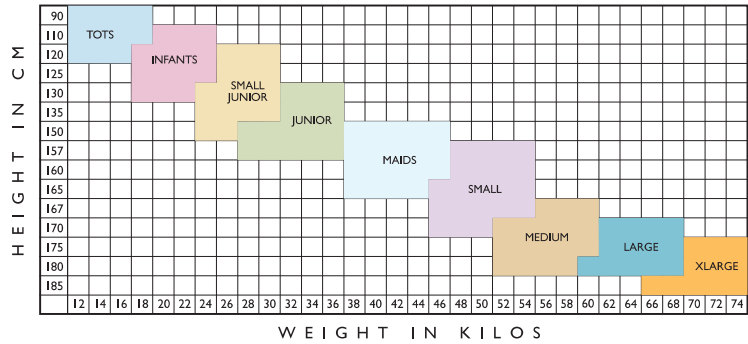

SOFT/F

Small	I
Medium	II
Large	III
X Large	IIII

PRACTICE

Tots	4 Half Bar
Infants	3 Half Bar
Small Junior	2 Half Bar
Junior	1 Half Bar
Maids	I
Small/Medium	II
Medium/Large	IIII

FREED OF LONDON TIGHTS SIZE FOR HEIGHT & WEIGHT