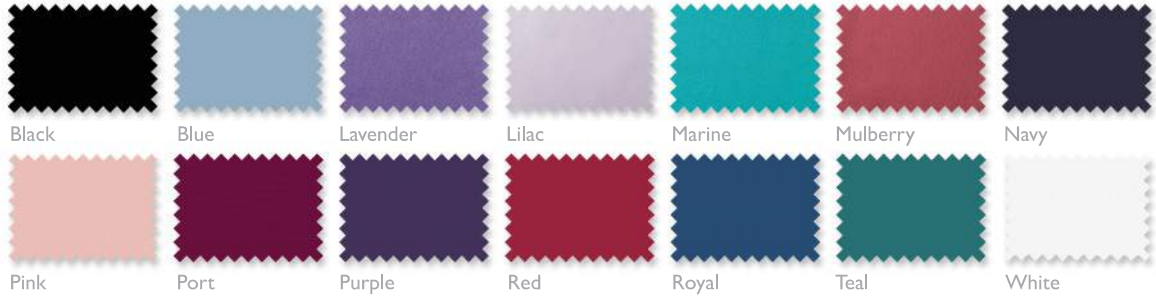

RAD GARMENTS