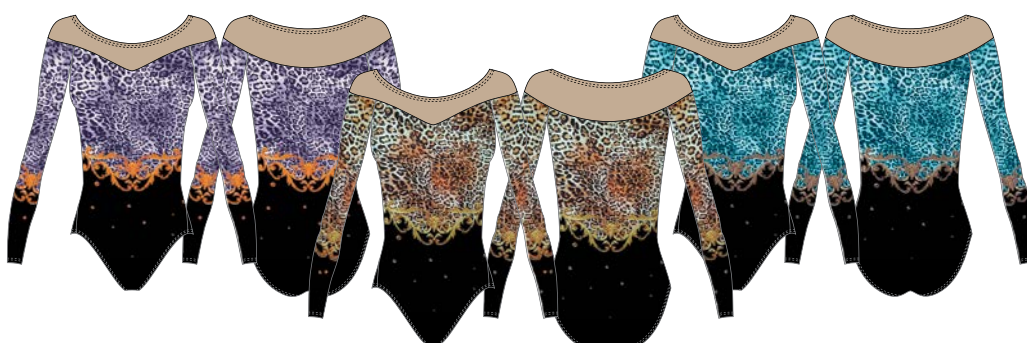

-  Topaz/Flowers
-  Tourmaline/Flowers
-  Sapphire/Flowers
-  Aquamarine/Flowers

POLYAMIDE MICRO/VELOUR/MESH

**DA 1807 VM
LEOTARD**

RU 40/42/44/46/48
80% polyamide micro
20% elastane

POLYAMIDE MICRO / LACE FLOCK / VELOUR/MESH

**DA 1808 VM
LEOTARD**

RU 40/42/44/46/48
80% polyamide micro
20% elastane

POLYAMIDE

**DA 1810 LP
LEOTARD**

RU 40/42/44/46/48
80% polyamide
20% elastane

**DA 1811 LP
LEOTARD**

RU 40/42/44/46/48
80% polyamide
20% elastane

**DA 1812 LP
LEOTARD**

RU 40/42/44/46/48
80% polyamide
20% elastane

**DA 1182 M
SKIRT**

RU 40/42/44/46/48
80% polyamide micro
20% elastane

-  Tourmaline
-  Sapphire
-  Aquamarine
-  Black Agate

MESH FLOCK

**DA 1813 /1
BOLERO**