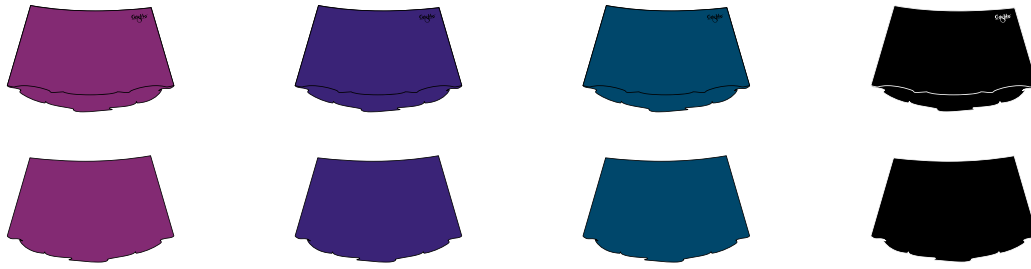

**DA 1808 VM
LEOTARD**

RU 40/42/44/46/48
80% polyamide micro
20% elastane

POLYAMIDE

**DA 1810 LP
LEOTARD**

RU 40/42/44/46/48
80% polyamide
20% elastane

**DA 1811 LP
LEOTARD**

RU 40/42/44/46/48
80% polyamide
20% elastane

**DA 1812 LP
LEOTARD**

RU 40/42/44/46/48
80% polyamide
20% elastane

**DA 1182 M
SKIRT**

RU 40/42/44/46/48
80% polyamide micro
20% elastane

-  Tourmaline
-  Sapphire
-  Aquamarine
-  Black Agate

MESH FLOCK

**DA 1813 /1
BOLERO**