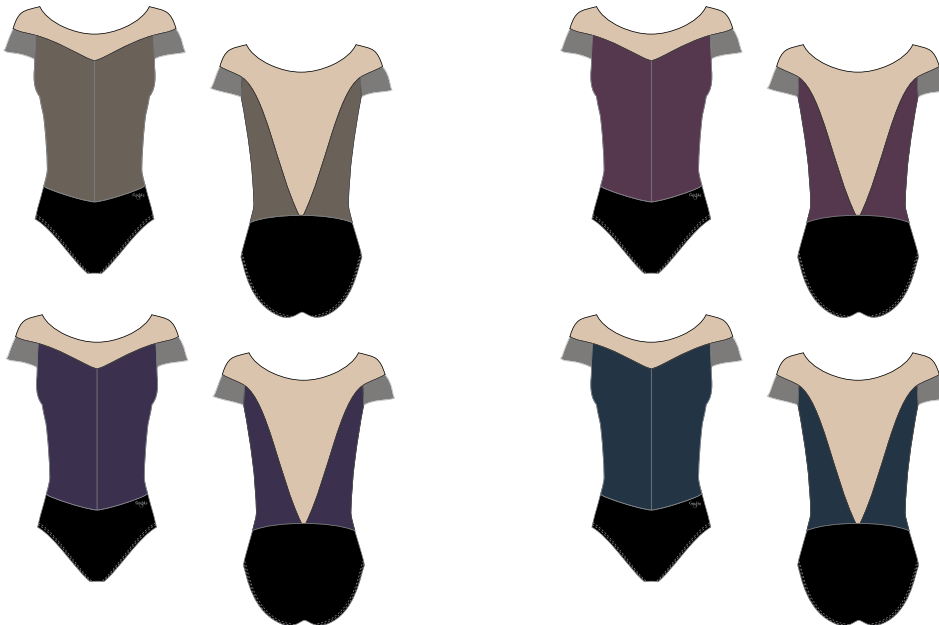

DA 1805/1 M
Leotard
DA 1182 M
Skirt

DA 1807 VM
Leotard
DA 1182 M
Skirt

DA 1807 VM
Leotard

DA 1808 VM
Leotard

DA 1811 LP
Leotard

DA 1810 LP
Leotard

**DA 1800 M
LEOTARD**

RU 40/42/44/46/48

80% polyamide micro
20% elastane

**DA 1801 M
LEOTARD**

RU 40/42/44/46/48

80% polyamide micro
20% elastane

**DA 1802 M
LEOTARD**

RU 40/42/44/46/48

80% polyamide micro
20% elastane

**DA 1803 M
LEOTARD**

RU 40/42/44/46/48

80% polyamide micro
20% elastane

-  Topaz
-  Tourmaline
-  Sapphire
-  Aquamarine

**DA 1805 M
LEOTARD**

RU 40/42/44/46/48

80% polyamide micro
20% elastane

-  Topaz
-  Tourmaline
-  Sapphire
-  Aquamarine